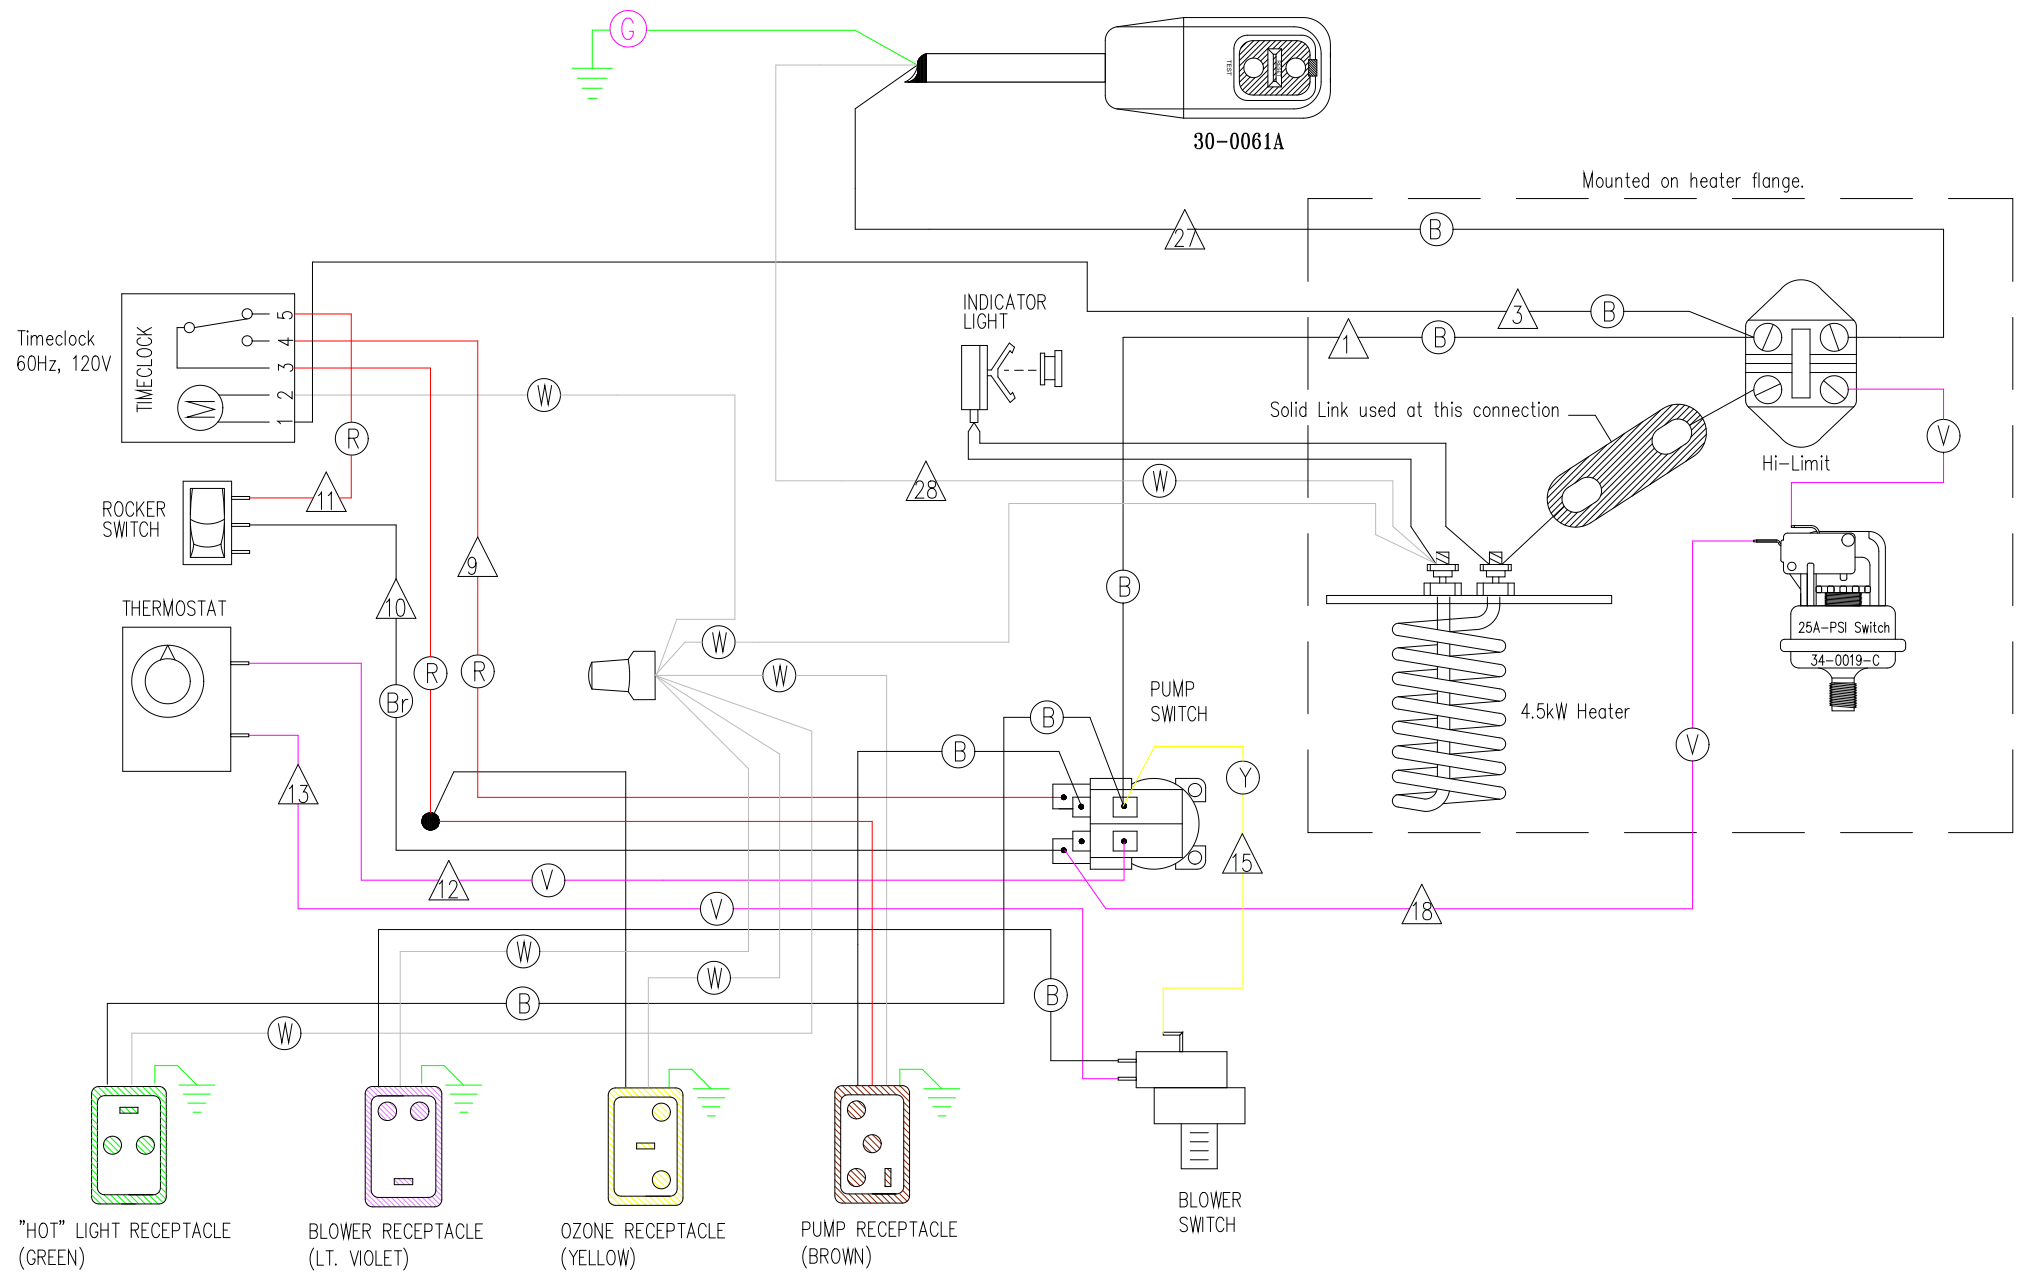

15 AMP CORD-END GFCI

HYDRO-QUIP
CORONA, CA (909) 273-7575

Manufacture Notes:

Dwg. No.
101TG-BDEKQ

Drawn
MBS
Date
07.24.07

Rev
1
Diagram No.
943D

Wire Color Code	
B - Black	G - Green
Br - Brown	Bl - Blue
R - Red	V - Violet
O - Orange	W - White
Y - Yellow	